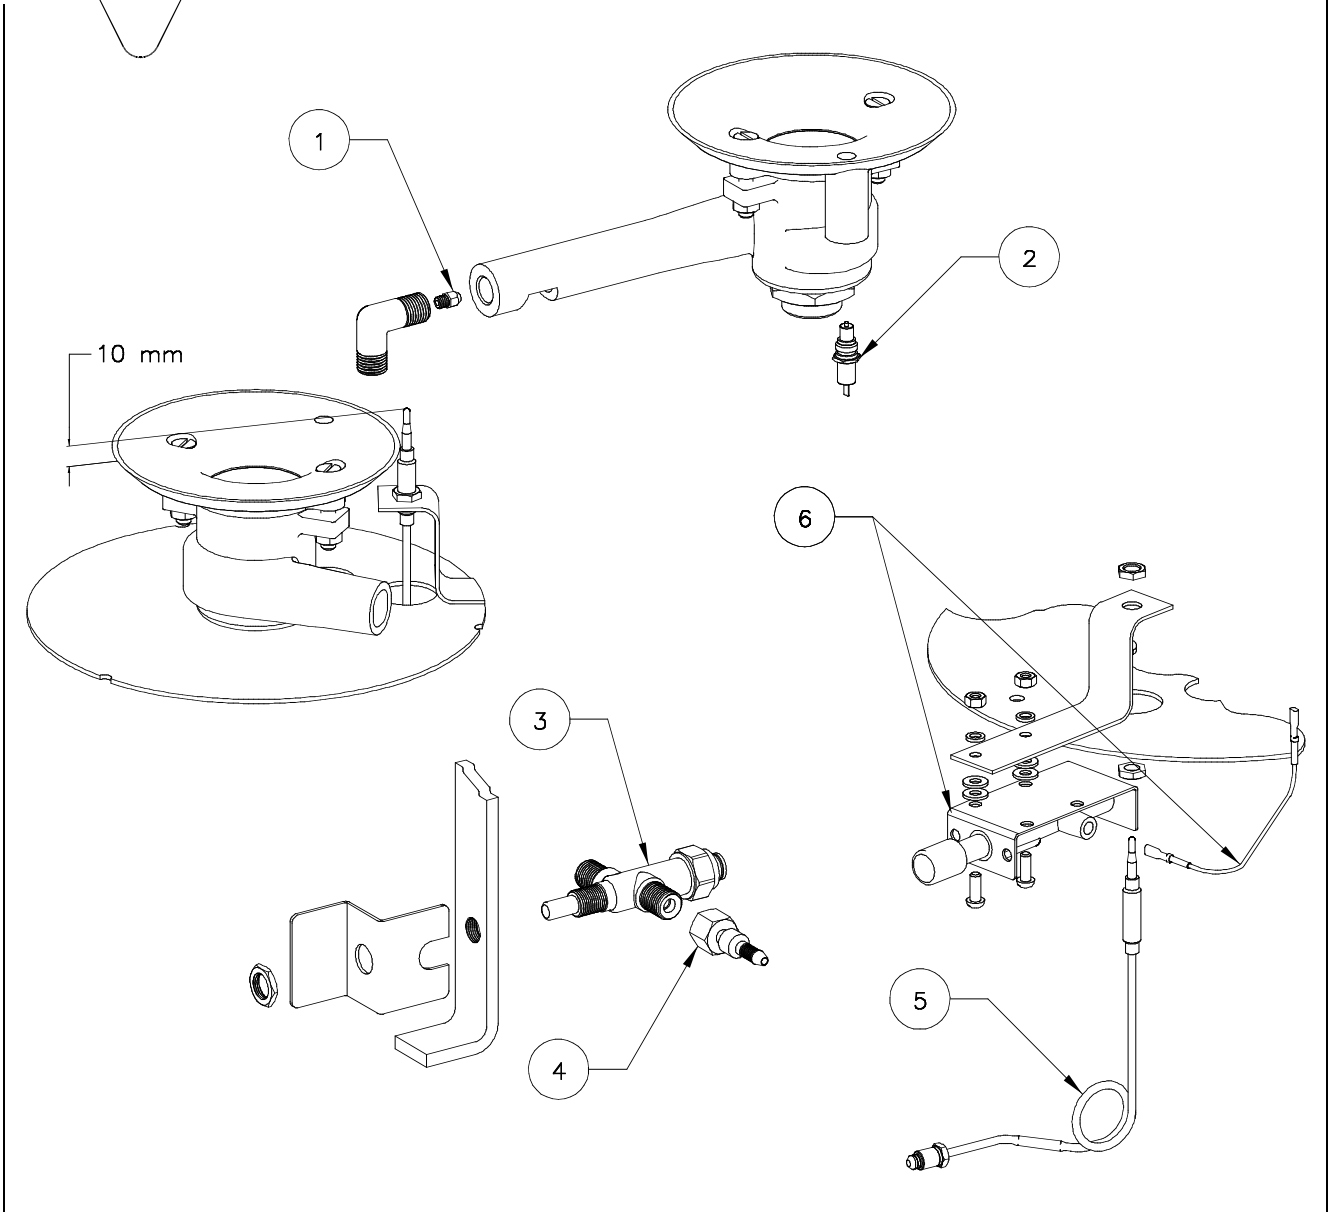

## SPARE PARTS

Item	Part No.	Description
1	SP 170	Jet
2	SP 1500 C	Spark Plug
3	SP 1400 AC	Flame Supervision Device
4	SP 1400 BX	Hose Connector Assembly
5	SP 1400 BA	Thermocouple
6	SP 1400 BD	Igniter and Lead
3 & 5	SP 1400 BE	T'couple & Flame S'vision Device

Item	Part No.	Description